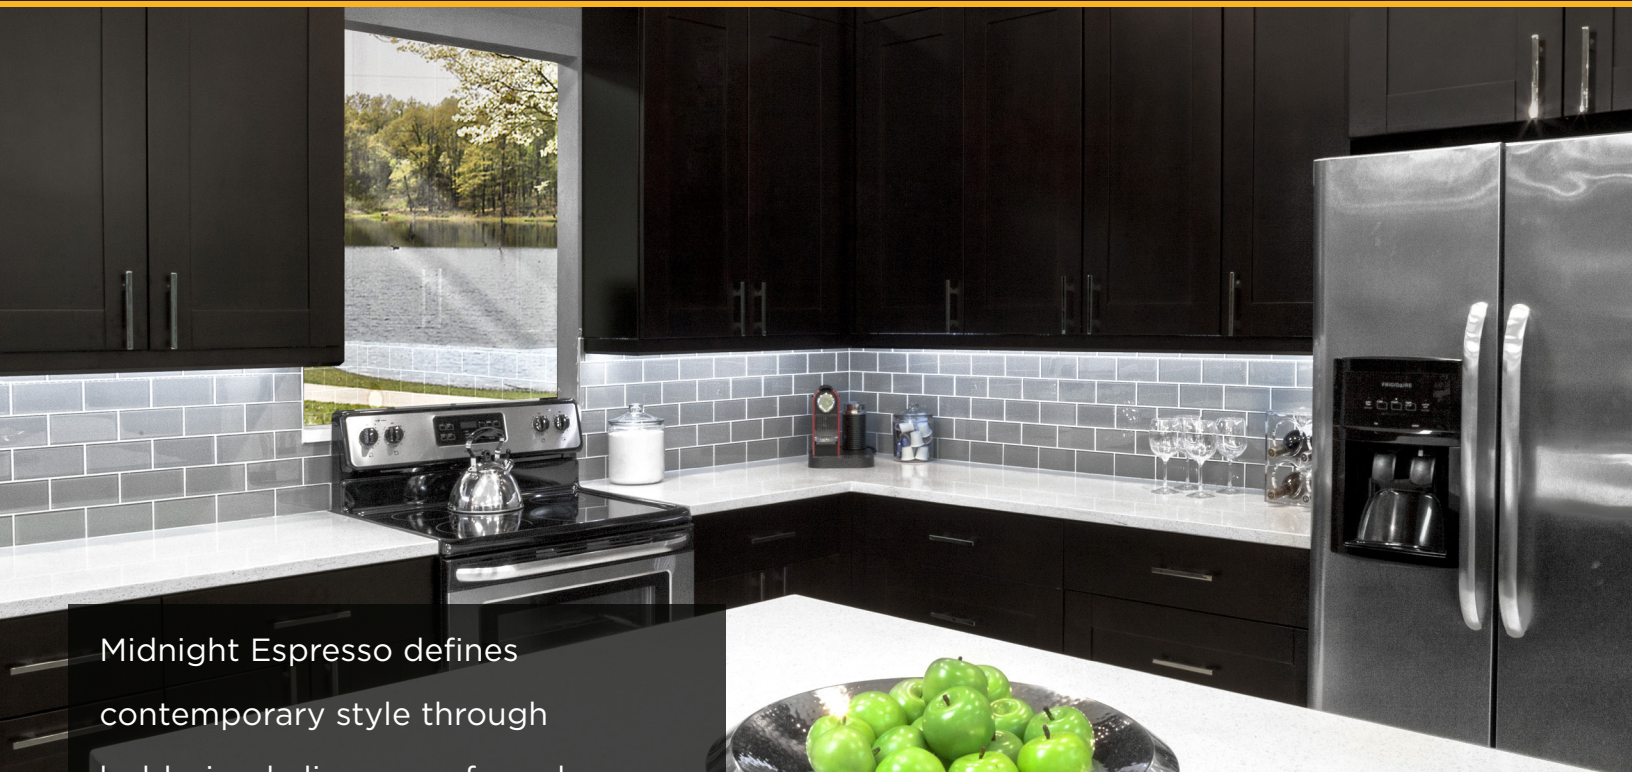

# Midnight Espresso

Midnight Espresso defines contemporary style through bold, simple lines on a frameless surface. The sleek, dark hue exudes cosmopolitan sophistication.

## Midnight Espresso (CO)

- Full Overlay Frameless Cabinets (Euro-Style)
- All Wood Stained Doors w/ Recessed Center Panels
- Slab Drawer Faces (Top Drawer Only)
- All 3/4" Plywood Box Construction
- Solid Wood Drawer Boxes w/ Under Mount Slides
- Soft Close Drawers and Doors